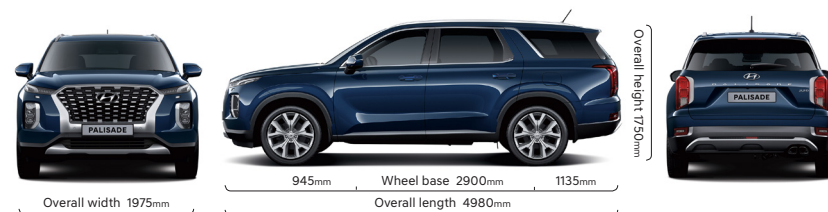

Interior Trim

Dimensions